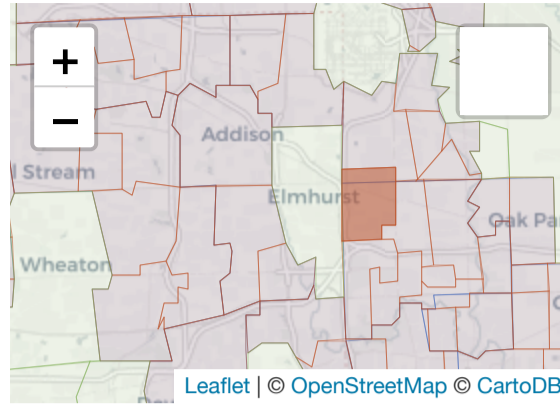

BERKELEY SD 87

District Superintendent

Dr. Dan Sullivan

Address

1200 N WOLF RD
BERKELEY IL 60163
(708) 449-3350

[Visit District Website](#)

[Download Historical District Report Cards](#)

District Provided Statement